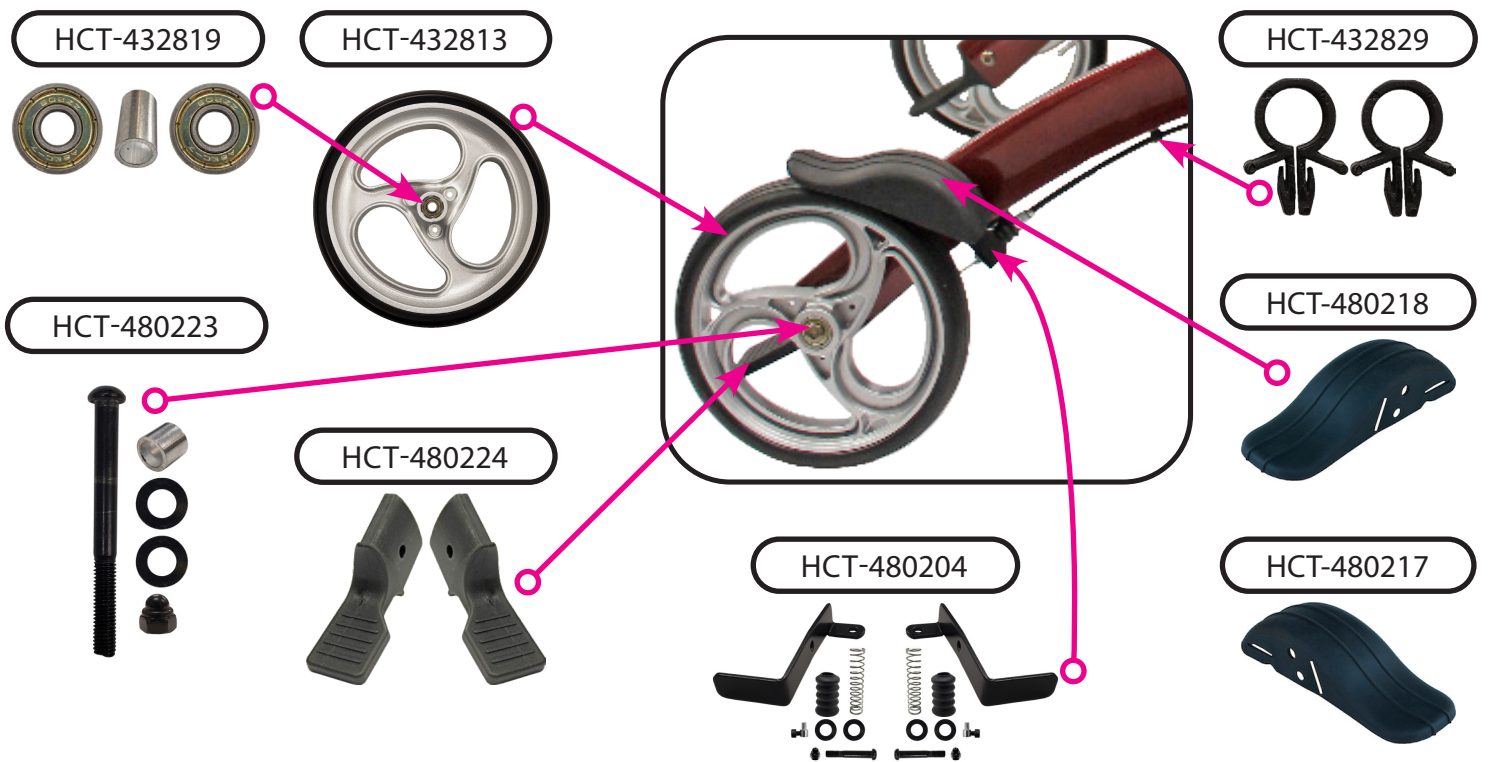

Please verify that the serial number on your rolling walker corresponds with the serial number series denoted in the below parts list. The serial number is located on a sticker that is attached to the frame under the seat (see Figure 1).

If you need further assistance, please call our customer service team at (800) 557-6682.

Thank you!

Figure 1

Upper Assembly Components

Seat & Backrest

Folding Mechanism Components

Fork Assembly Components

Rear Wheel Assembly Components

	Item Number 4329	
		
	SERIAL # BEGINNING WITH "HT"	
ITEM NUMBER	DESCRIPTION	UOM
HCT-480209	ADJUSTMENT RELEASE BUTTON	EACH
HCT-432905	ADJUSTMENT SCREW FOR SEAT CABLE & COVER	EACH
HCT-480222	AXLE FRONT	EACH
HCT-480223	AXLE REAR	EACH
HCT-432908	BACKREST	EACH
HCT-432830	BAG	EACH
HCT-480204	BRAKE SHOE (SET)	SET
HCT-432804	CANE HOLDER TRAY	EACH
HCT-480217	COVER FOR LEFT BRAKE	EACH
HCT-480218	COVER FOR RIGHT BRAKE	EACH
HCT-432806	CROSSBAR CENTER BOLT	EACH
HCT-432807	CROSSBAR SIDE BOLT	EACH
HCT-432803	CROSSBAR SIDE BRACKET	EACH
HCT-432903	CROSSBAR SUPPORT LEFT	EACH
HCT-432904	CROSSBAR SUPPORT RIGHT	EACH
HCT-480220	FORK	EACH
HCT-480221	FORK ATTACHMENT	EACH
HCT-432810	FRONT BEARING SET	SET
HCT-480205	FRONT SEAT PLUG	SET
HCT-480219	HAND GRIPS FOR TOP HANDLE BAR	PAIR
HCT-432902	HANDLE BAR RIGHT WITH HAND BRAKE	EACH
HCT-432901	HANDLE BAR WITH HAND BRAKE LEFT	EACH
HCT-432829	HOLDER FOR BRAKE COVER	EACH
HCT-432819	REAR BEARING SET	SET
HCT-432906	RELEASE LEVER LEFT	EACH
HCT-432907	RELEASE LEVER RIGHT	EACH
HCT-432913	SEAT CABLE & COVER	SET
HCT-480113	SEAT PLUG REAR	PAIR
HCT-432823	SEAT WITH HANDLE	EACH
HCT-432910	STEM AND NUT FOR FRONT FORK	EACH
HCT-432909	SWIVEL BEARING SET FRONT FORK	SET
HCT-480224	TOE KICK	PAIR
HCT-432911	WHEEL FRONT 8"	EACH
HCT-432813	WHEEL REAR 8"	EACH