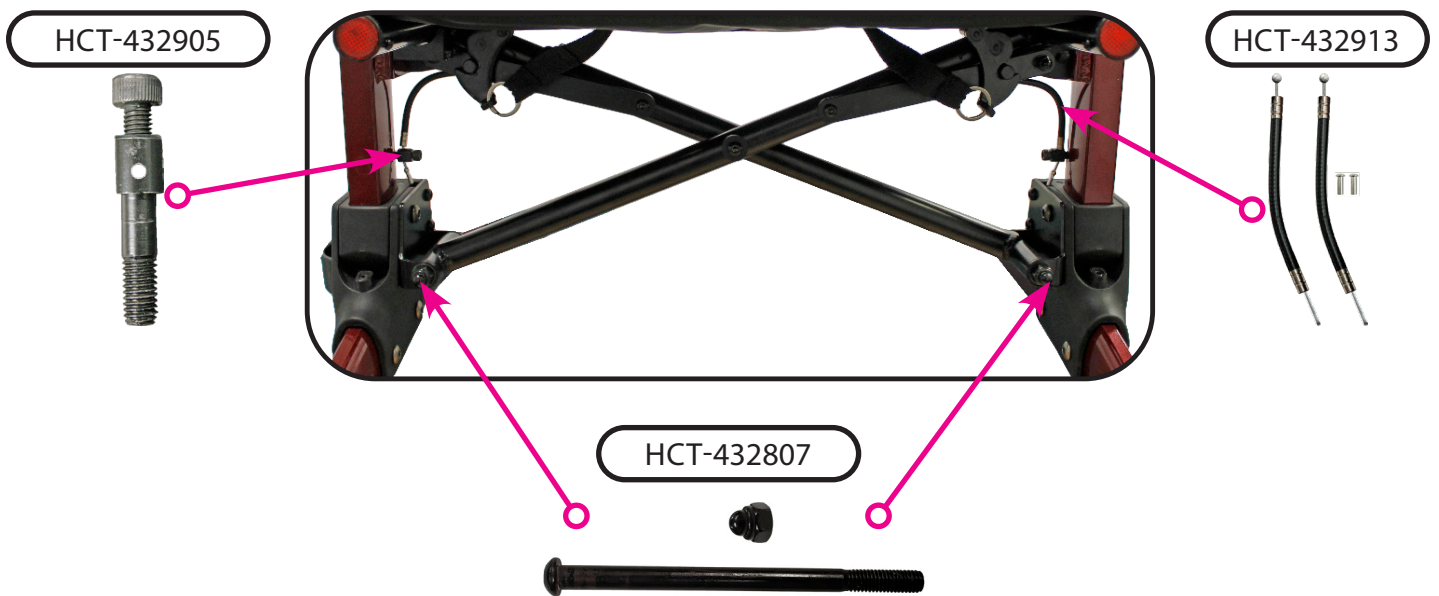

If you need further assistance, please call our customer service team at (800) 557-6682.

Thank you!

Figure 1

Upper Assembly Components

Seat & Backrest

Folding Mechanism Components

Fork Assembly Components

Rear Wheel Assembly Components

	Item Number 4329	
		
	SERIAL # BEGINNING WITH "HT"	
ITEM NUMBER	DESCRIPTION	UOM
HCT-480209	ADJUSTMENT RELEASE BUTTON	EACH
HCT-432905	ADJUSTMENT SCREW FOR SEAT CABLE & COVER	EACH
HCT-480222	AXLE FRONT	EACH
HCT-480223	AXLE REAR	EACH
HCT-432908	BACKREST	EACH
HCT-432830	BAG	EACH
HCT-480204	BRAKE SHOE (SET)	SET
HCT-432804	CANE HOLDER TRAY	EACH
HCT-480217	COVER FOR LEFT BRAKE	EACH
HCT-480218	COVER FOR RIGHT BRAKE	EACH
HCT-432806	CROSSBAR CENTER BOLT	EACH
HCT-432807	CROSSBAR SIDE BOLT	EACH
HCT-432803	CROSSBAR SIDE BRACKET	EACH
HCT-432903	CROSSBAR SUPPORT LEFT	EACH
HCT-432904	CROSSBAR SUPPORT RIGHT	EACH
HCT-480220	FORK	EACH
HCT-480221	FORK ATTACHMENT	EACH
HCT-432810	FRONT BEARING SET	SET
HCT-480205	FRONT SEAT PLUG	SET
HCT-480219	HAND GRIPS FOR TOP HANDLE BAR	PAIR
HCT-432902	HANDLE BAR RIGHT WITH HAND BRAKE	EACH
HCT-432901	HANDLE BAR WITH HAND BRAKE LEFT	EACH
HCT-432829	HOLDER FOR BRAKE COVER	EACH
HCT-432819	REAR BEARING SET	SET
HCT-432906	RELEASE LEVER LEFT	EACH
HCT-432907	RELEASE LEVER RIGHT	EACH
HCT-432913	SEAT CABLE & COVER	SET
HCT-480113	SEAT PLUG REAR	PAIR
HCT-432823	SEAT WITH HANDLE	EACH
HCT-432910	STEM AND NUT FOR FRONT FORK	EACH
HCT-432909	SWIVEL BEARING SET FRONT FORK	SET
HCT-480224	TOE KICK	PAIR
HCT-432911	WHEEL FRONT 8"	EACH
HCT-432813	WHEEL REAR 8"	EACH