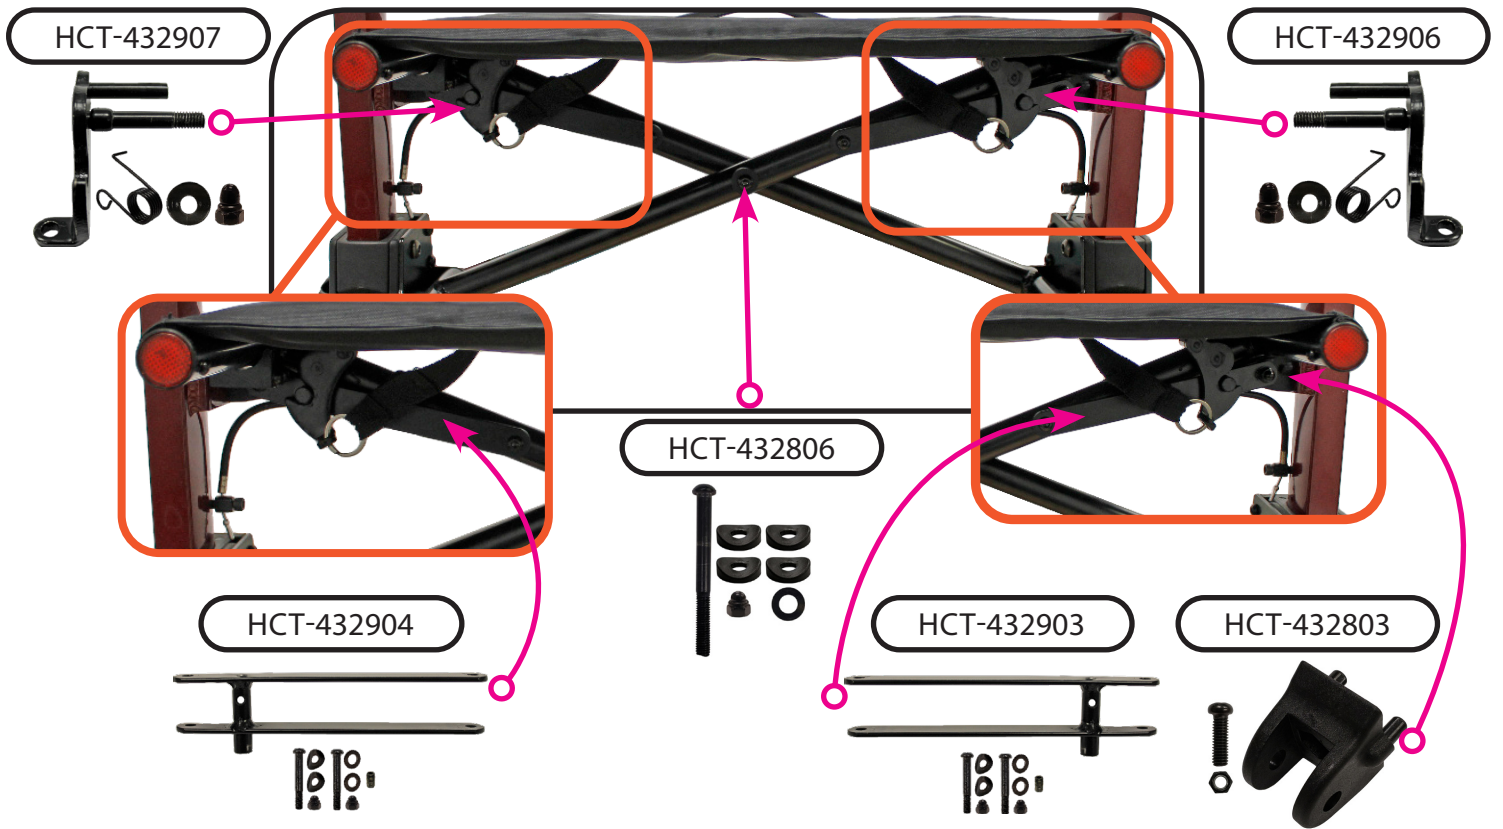

Please verify that the serial number on your rolling walker corresponds with the serial number series denoted in the below parts list. The serial number is located on a sticker that is attached to the frame under the seat (see Figure 1).

If you need further assistance, please call our customer service team at (800) 557-6682.

Thank you!

Figure 1

Upper Assembly Components

Seat & Backrest

Folding Mechanism Components

Fork Assembly Components

Rear Wheel Assembly Components

	Item Number 4329	
		
	SERIAL # BEGINNING WITH "HT"	
ITEM NUMBER	DESCRIPTION	UOM
HCT-480209	ADJUSTMENT RELEASE BUTTON	EACH
HCT-432905	ADJUSTMENT SCREW FOR SEAT CABLE & COVER	EACH
HCT-480222	AXLE FRONT	EACH
HCT-480223	AXLE REAR	EACH
HCT-432908	BACKREST	EACH
HCT-432830	BAG	EACH
HCT-480204	BRAKE SHOE (SET)	SET
HCT-432804	CANE HOLDER TRAY	EACH
HCT-480217	COVER FOR LEFT BRAKE	EACH
HCT-480218	COVER FOR RIGHT BRAKE	EACH
HCT-432806	CROSSBAR CENTER BOLT	EACH
HCT-432807	CROSSBAR SIDE BOLT	EACH
HCT-432803	CROSSBAR SIDE BRACKET	EACH
HCT-432903	CROSSBAR SUPPORT LEFT	EACH
HCT-432904	CROSSBAR SUPPORT RIGHT	EACH
HCT-480220	FORK	EACH
HCT-480221	FORK ATTACHMENT	EACH
HCT-432810	FRONT BEARING SET	SET
HCT-480205	FRONT SEAT PLUG	SET
HCT-480219	HAND GRIPS FOR TOP HANDLE BAR	PAIR
HCT-432902	HANDLE BAR RIGHT WITH HAND BRAKE	EACH
HCT-432901	HANDLE BAR WITH HAND BRAKE LEFT	EACH
HCT-432829	HOLDER FOR BRAKE COVER	EACH
HCT-432819	REAR BEARING SET	SET
HCT-432906	RELEASE LEVER LEFT	EACH
HCT-432907	RELEASE LEVER RIGHT	EACH
HCT-432913	SEAT CABLE & COVER	SET
HCT-480113	SEAT PLUG REAR	PAIR
HCT-432823	SEAT WITH HANDLE	EACH
HCT-432910	STEM AND NUT FOR FRONT FORK	EACH
HCT-432909	SWIVEL BEARING SET FRONT FORK	SET
HCT-480224	TOE KICK	PAIR
HCT-432911	WHEEL FRONT 8"	EACH
HCT-432813	WHEEL REAR 8"	EACH